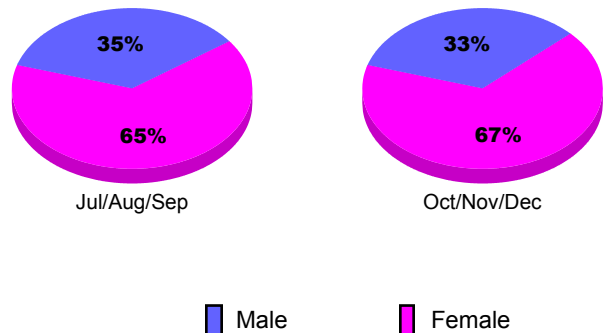

Gender Comparison 2010-2011