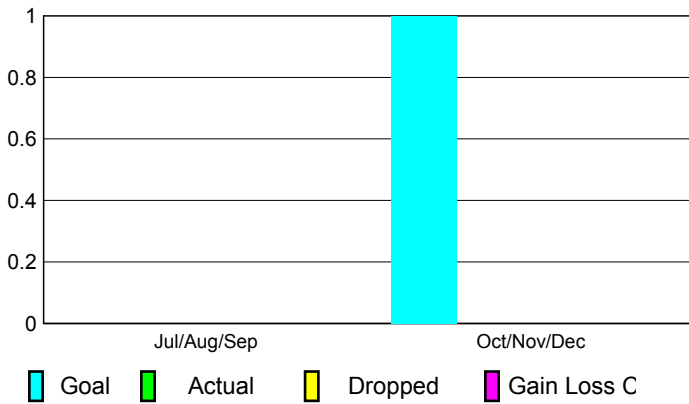

GMT: **Doctor DATUK K NAGARATNA**

Location: **MICRONESIA**

GMT CA: **5**

CLUBS

Club Results
2010-2011

Clubs
2009-2010

Month	New Club Goal	Actual New Clubs	Actual Dropped Clubs	Gain/Loss of Clubs	Gain/Loss of Clubs
Jul/Aug/Sep	0	0	0	0	0
Oct/Nov/Dec	1	0	0	0	0
Totals	1	0	0	0	0

Club Results 2010-2011

Goal, New, Dropped, Gain/Loss

Comparison of Club Gain/Loss

Current Year Compared to the Previous Year

YTD Status Quo Clubs 2010-2011

Status Quo Clubs Compared to Status Quo Members

MEMBERSHIP