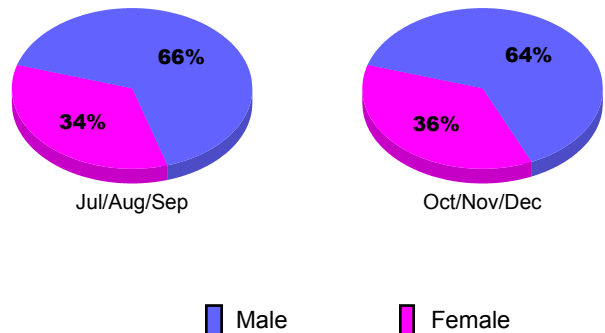

Gender Comparison 2010-2011