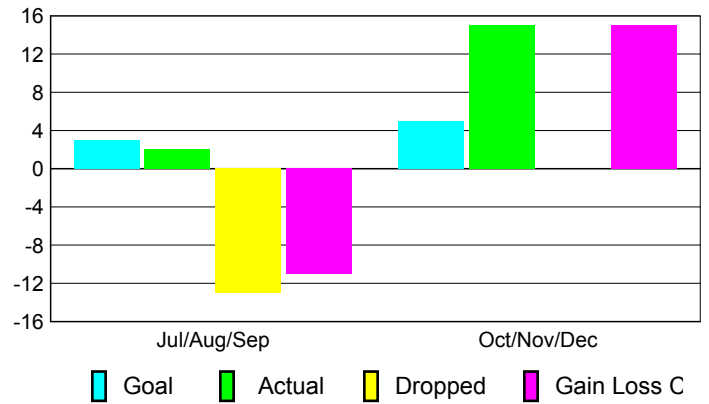

Membership Results 2010-2011

Goal, New, Dropped, Gain/Loss