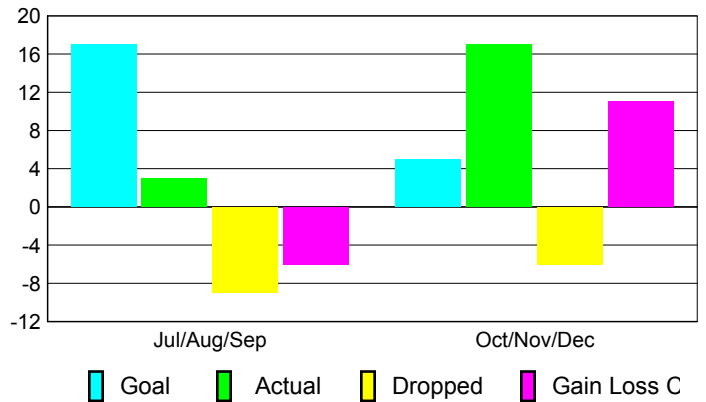

Membership Results 2010-2011

Goal, New, Dropped, Gain/Loss