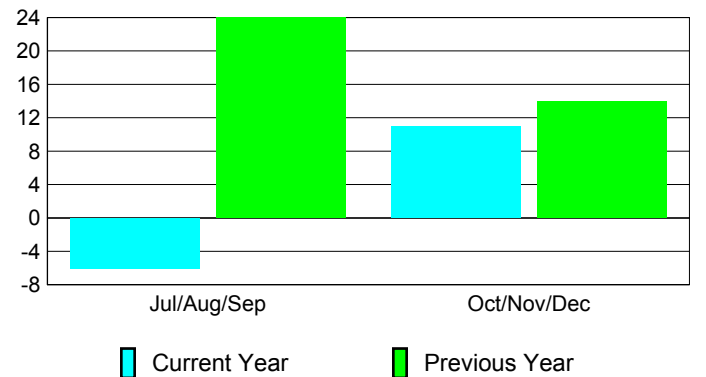

Comparison of Membership Gain/Loss

Current Year Compared to the Previous Year