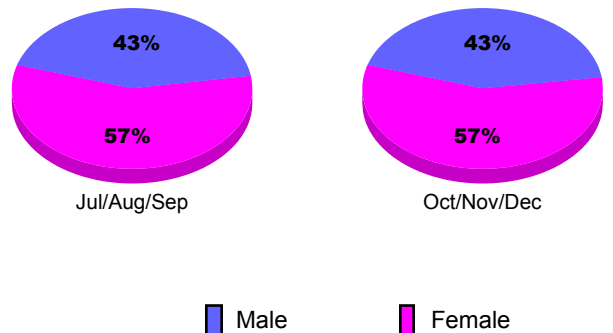

Gender Comparison 2010-2011