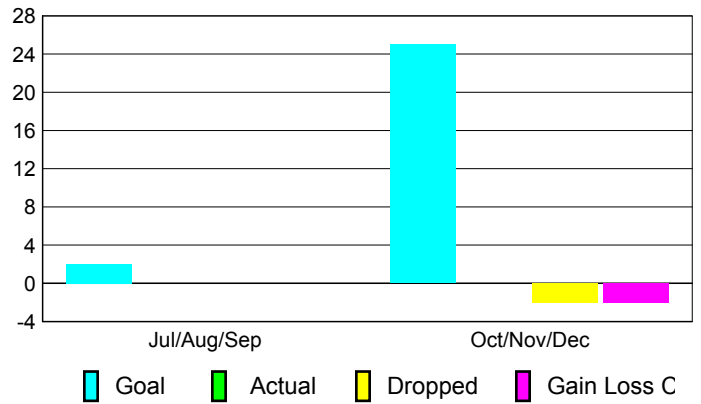

Membership Results 2010-2011

Goal, New, Dropped, Gain/Loss