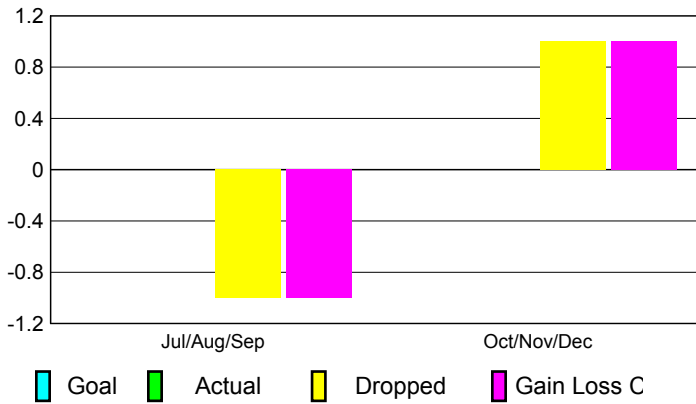

GMT: **Doctor DATUK K NAGARATNA**

Location: **CNMI**

GMT CA: **5**

CLUBS

Club Results
2010-2011

Clubs
2009-2010

Month	New Club Goal	Actual New Clubs	Actual Dropped Clubs	Gain/Loss of Clubs	Gain/Loss of Clubs
Jul/Aug/Sep	0	0	-1	-1	0
Oct/Nov/Dec	0	0	1	1	0
Totals	0	0	0	0	0

Club Results 2010-2011

Goal, New, Dropped, Gain/Loss

Comparison of Club Gain/Loss

Current Year Compared to the Previous Year

YTD Status Quo Clubs 2010-2011

Status Quo Clubs Compared to Status Quo Members

MEMBERSHIP